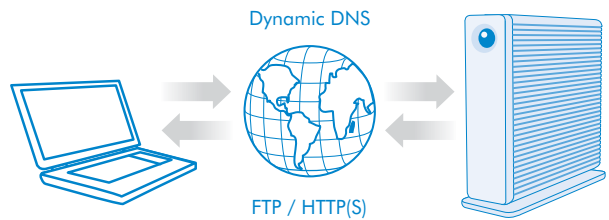

Box Content

- LaCie d2 Network 2
- Ethernet cable
- USB 2.0 cable
- External power supply
- Drive stand for upright use
- Utilities CD-ROM with software and User Manual
- Quick Install Guide

Minimum System Requirements

- Computer with an Ethernet network adapter
- Latest version of: Windows XP, Windows Vista®, Windows Vista 64-bit, Windows 7 / Mac OS X 10.4, 10.5, and 10.6 / Linux 2.6
- Minimum free disk space: 600MB recommended
- Web browsers: Internet Explorer™ 7.0, Firefox™ 3.0, Safari™ 3.0, or Chrome 2.0 or higher