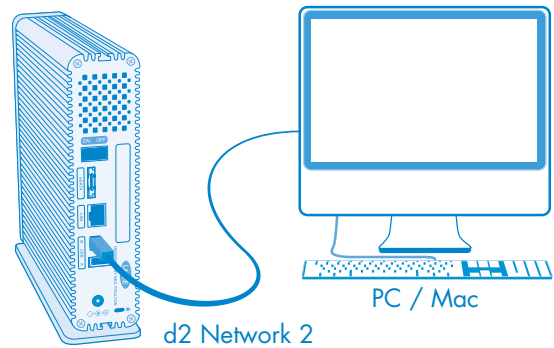

USB Direct Connection

You can connect your d2 Network 2 directly to your computer with a USB cable to access to a dedicated folder USBShare of up to 500GB like a normal external hard drive. This unique feature allows you to gain extra flexibility and mobility for customized usage. So you'll be able to format this USBShare in your preferred file system using your computer.

Eco Management

The LaCie d2 Network 2 helps you to reduce power consumption by switching to idle mode (where the disk spins off) after a determined inactivity time. Also you can schedule a deep sleep on/off mode according your needs. Thanks to the Wake-on-LAN feature, the d2 Network 2 can be switched back to operating mode from the client side. In addition, it also integrates UPS support through its USB port to ensure proper shutdown in case of power failure. On top of that, its exclusive aluminum fanless heat sink design makes it your ecological partner—it's recyclable and ROHS-compliant.

Remote Access

With Automatic Port Forward, you can take advantage of UPnP-IGD/NAT-PMP compatible routers and easily access your d2 Network 2 remotely. With the Dynamic IP integration you can create your own Internet address for your NAS. Thanks to its advanced file browser based in Ajaxplorer you can also easily see, download and use your documents stored in your LaCie d2 Network 2.