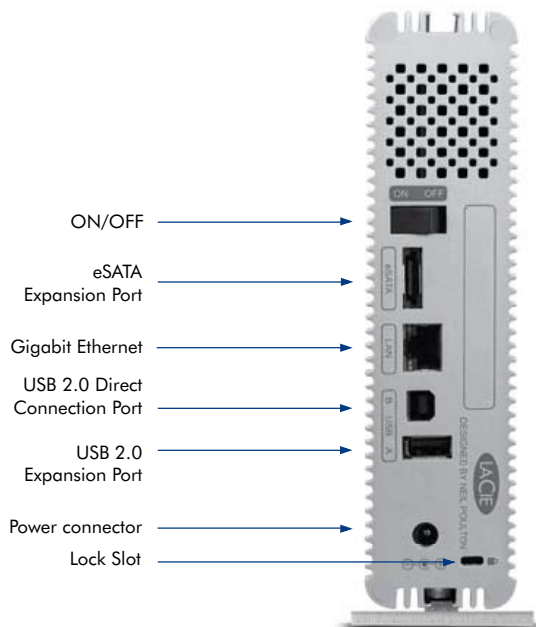

Box Content

- LaCie d2 Network 2
- Ethernet cable
- USB 2.0 cable
- External power supply
- Drive stand for upright use
- Utilities CD-ROM with software and User Manual
- Quick Install Guide

Minimum System Requirements

- Computer with an Ethernet network adapter
- Latest version of: Windows XP, Windows Vista®, Windows Vista 64-bit, Windows 7 / Mac OS X 10.4, 10.5, and 10.6 / Linux 2.6
- Minimum free disk space: 600MB recommended
- Web browsers: Internet Explorer™ 7.0, Firefox™ 3.0, Safari™ 3.0, or Chrome 2.0 or higher