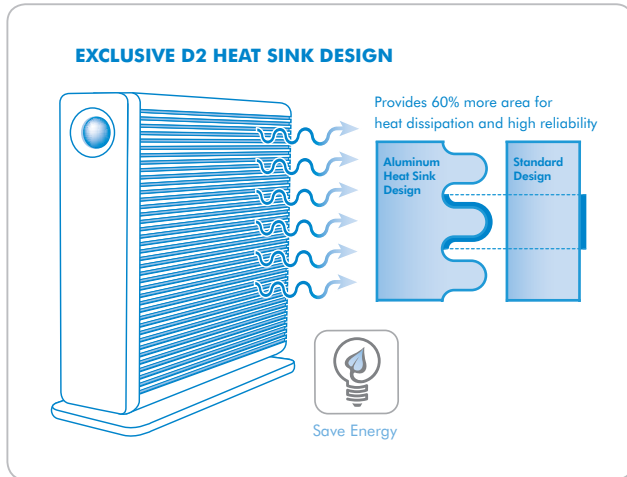

USB Direct Connection

You can connect your d2 Network 2 directly to your computer with a USB cable to access to a dedicated folder USBShare of up to 500GB like a normal external hard drive. This unique feature allows you to gain extra flexibility and mobility for customized usage. So you'll be able to format this USBShare in your preferred file system using your computer.

Eco Management

The LaCie d2 Network 2 helps you to reduce power consumption by switching to idle mode (where the disk spins off) after a determined inactivity time. Also you can schedule a deep sleep on/off mode according your needs. Thanks to the Wake-on-LAN feature, the d2 Network 2 can be switched back to operating mode from the client side. In addition, it also integrates UPS support through its USB port to ensure proper shutdown in case of power failure. On top of that, its exclusive aluminum fanless heat sink design makes it your ecological partner—it's recyclable and ROHS-compliant.

Remote Access

With Automatic Port Forward, you can take advantage of UPnP-IGD/NAT-PMP compatible routers and easily access your d2 Network 2 remotely. With the Dynamic IP integration you can create your own Internet address for your NAS. Thanks to its advanced file browser based in Ajaxplorer you can also easily see, download and use your documents stored in your LaCie d2 Network 2.