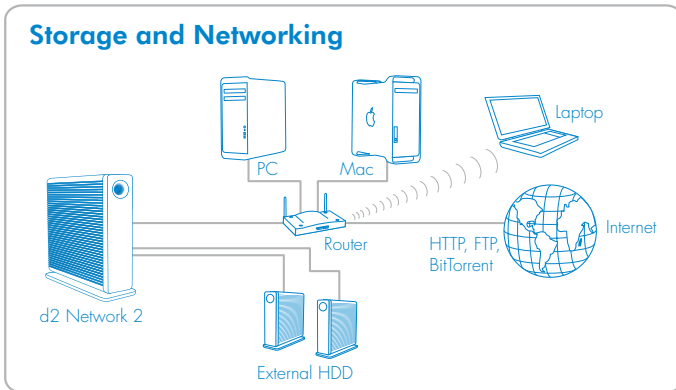

Storage and Networking

Essential Networking Solution

The LaCie d2 Network 2 offers professional, reliable, central storage for instantly storing, sharing, and backing up from any PC or Mac® on your network, and best of all, it's fully compatible with Windows®, Mac, and Linux operating systems. Manage your home or small office network easily with this full-featured file server, recommended for networks with up to 200 users. The d2 Network 2 is perfectly suited for quiet environments or for professional IT server rooms thanks to its 19" rackmount capability.▼

Simple, User-Friendly Administration

With the d2 Network 2's new widget-based dynamic web interface, administration is easy, convenient and secure. Thanks to its DHCP and Apipa support, network configuration is fast and automatic. The product integrates easily with existing Windows domains using Active Directory and it allows user, groups, share and quota management. Access to administration pages and shares is easy using LaCie Network Assistant and, on top of that, it can provide its administrator notifications via email of events like backup, disk failure, high temperature, etc.