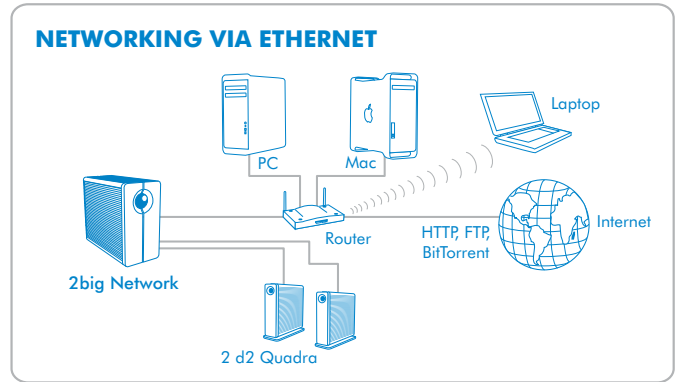

## Professional 2-Bay RAID Server

Gigabit Ethernet | USB 2.0

## Network Storage for Offices

The LaCie 2big Network 2 offers professional, reliable, central storage for instantly storing, sharing, and backing up from any PC or Mac® on your network. Manage your small office network easily with this full-featured file server, recommended for networks with up to 200 users. You can also use your 2big Network 2 as a print server and expand its capacity by connecting external hard drives into the external ports (USB and eSATA).

## USB Direct Connection

You can connect your 2big Network 2 directly to your computer through a USB cable to access to a dedicated folder USBShare of up to 500GB like a normal external hard drive. This unique feature allows you to gain extra flexibility and mobility for customized usage, so you'll be able to format this USBShare in your preferred file system using your computer.