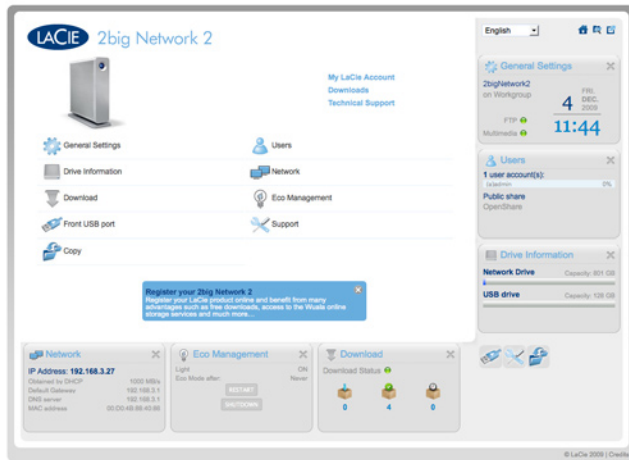

Simple, User-Friendly Administration

With the 2big Network 2's new widget-based dynamic web interface, administration is easy, convenient and secure. Thanks to its DHCP and Apipa support, network configuration is fast and automatic. The product integrates easily with existing Windows domains using Active Directory and it allows user, groups, share and quota management. Access to administration pages and shares is easy using LaCie Network Assistant and, on top of that, it can provide its administrator notifications via email of events like backup, RAID, disk failure, high temperature, etc.

Eco-Management

The LaCie 2big Network 2 helps you to reduce power consumption by switching to idle mode (disk spins off) after a determined inactivity time. Also you can schedule a deep sleep on/off mode according your needs. Thanks to the Wake-on-LAN feature, it can be switched back to operating mode from the client side. The 2big Network 2 also integrates UPS support through its USB port to ensure proper shutdown in case of power failure. On top of that, its exclusive aluminum heat sink design makes it your ecological partner—it's recyclable and ROHS-compliant.