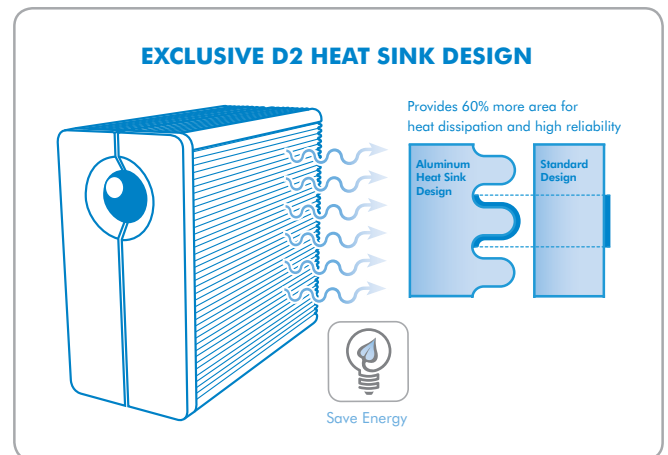

## Eco-Management

The LaCie 2big Network 2 helps you to reduce power consumption by switching to idle mode (disk spins off) after a determined inactivity time. Also you can schedule a deep sleep on/off mode according your needs. Thanks to the Wake-on-LAN feature, it can be switched back to operating mode from the client side. The 2big Network 2 also integrates UPS support through its USB port to ensure proper shutdown in case of power failure. On top of that, its exclusive aluminum heat sink design makes it your ecological partner—it's recyclable and ROHS-compliant.