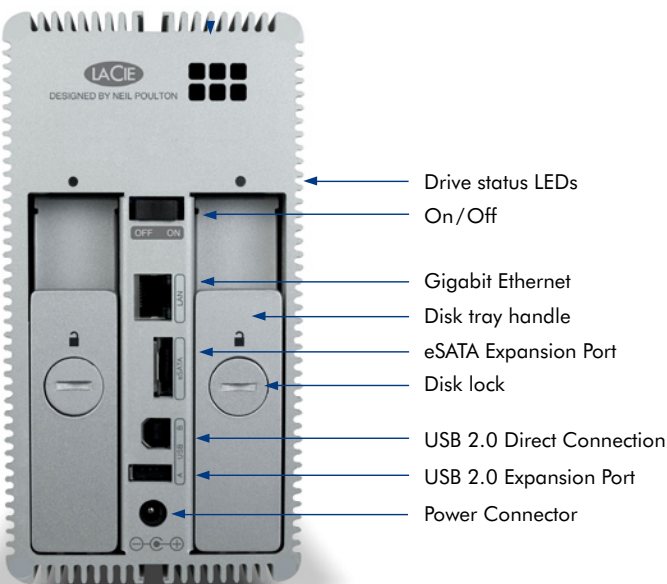

Minimum System Requirements

- Computer with an Ethernet network adapter
- Latest version of: Windows XP, Windows Vista, Windows Vista 64-bit, Windows 7 / Mac OS X 10.4, 10.5, 10.6 / Linux 2.6
- Minimum free disk space: 600MB recommended
- Web browsers: Internet Explorer™ 7.0, Firefox™ 3.0, Safari™ 3.0, or Chrome 2.0 or higher

Box Content

- LaCie 2big Network 2
- Ethernet cable
- USB 2.0 cable
- External power supply
- Drive stand for upright use
- Utilities CD-ROM with software and User Manual
- Quick Install Guide
- Drawer key