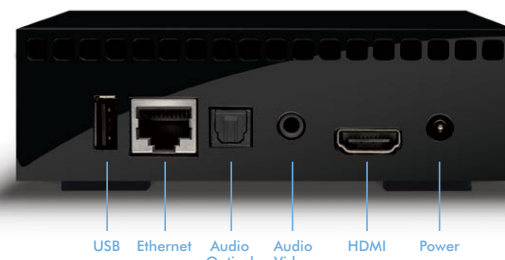

Features

- Plays all your HD movies, music and photos
- Full HD 1080p playback
- Front USB 2.0 host
- UPnP / DLNA compatible player
- Silent operation
- User-friendly remote control and user interface
- Compatible with Wi-Fi 802.11b/g/n via USB dongle

Box Content

- LaCinema Mini HD Connect
- External power adapter
- Remote control (includes 2 x AAA batteries)
- Composite video and audio cable
- Ethernet (network) cable
- PV TwonkyMedia Server 5.1

Minimum System Requirements

- Computer with an Ethernet network adapter
- Latest version of Windows® XP, Windows Vista®, Windows 7 / Mac OS X 10.5, 10.6 / Linux 2.6
- Minimum free disk space: 300MB recommended
- Ethernet switch or router
- Web browsers: Internet Explorer™ 7.0, Firefox™ 3.0, Safari™ 3.0 or higher

LaCinema Mini HD Connect

Item Number	301917
Video	AVI, MKV, MOV, DIVX, MPEG, TS, MP4, WMV, DVD-Video (ISO, Video_TS), MPEG1/2/4, DIVX/HD, XVID H.264, VC1
Subtitles	SRT, SSA, SUB, SMI, PSB, ASS
Max Resolution	1920 x 1080p
Audio	MP3, WMA, AAC*, MP4, WAV, OGG, FLAC - * (supports iTunes encoded songs)
Digital Audio	Dolby Digital Decode / DTS pass-through
Playlist	PLS, M3U, WPL (Windows Media Player, Winamp compatible)
Photo	JPEG, PNG, GIF, BMP, TIFF
2x USB Host	USB storage drive | Optional Wi-Fi adapter
File System	NTFS (Windows), HFS + Non Journaled (Mac), FAT32 (Mac/Windows)
Network Connections	Wired: Ethernet 100Mbps | Optional WiFi: 802.11b/g/n
Network Application	UPnP DLNA Player | Shared Folder (Samba/CIFS Client/Server)
Connections	HDMI 1.3, Audio Video RCA, Digital Optical Audio
Size / Weight	118 x 118 x 40 mm / 300 g | 4.7 x 4.7 x 1.5 in. / 10.5 oz.
Warranty	2-year limited